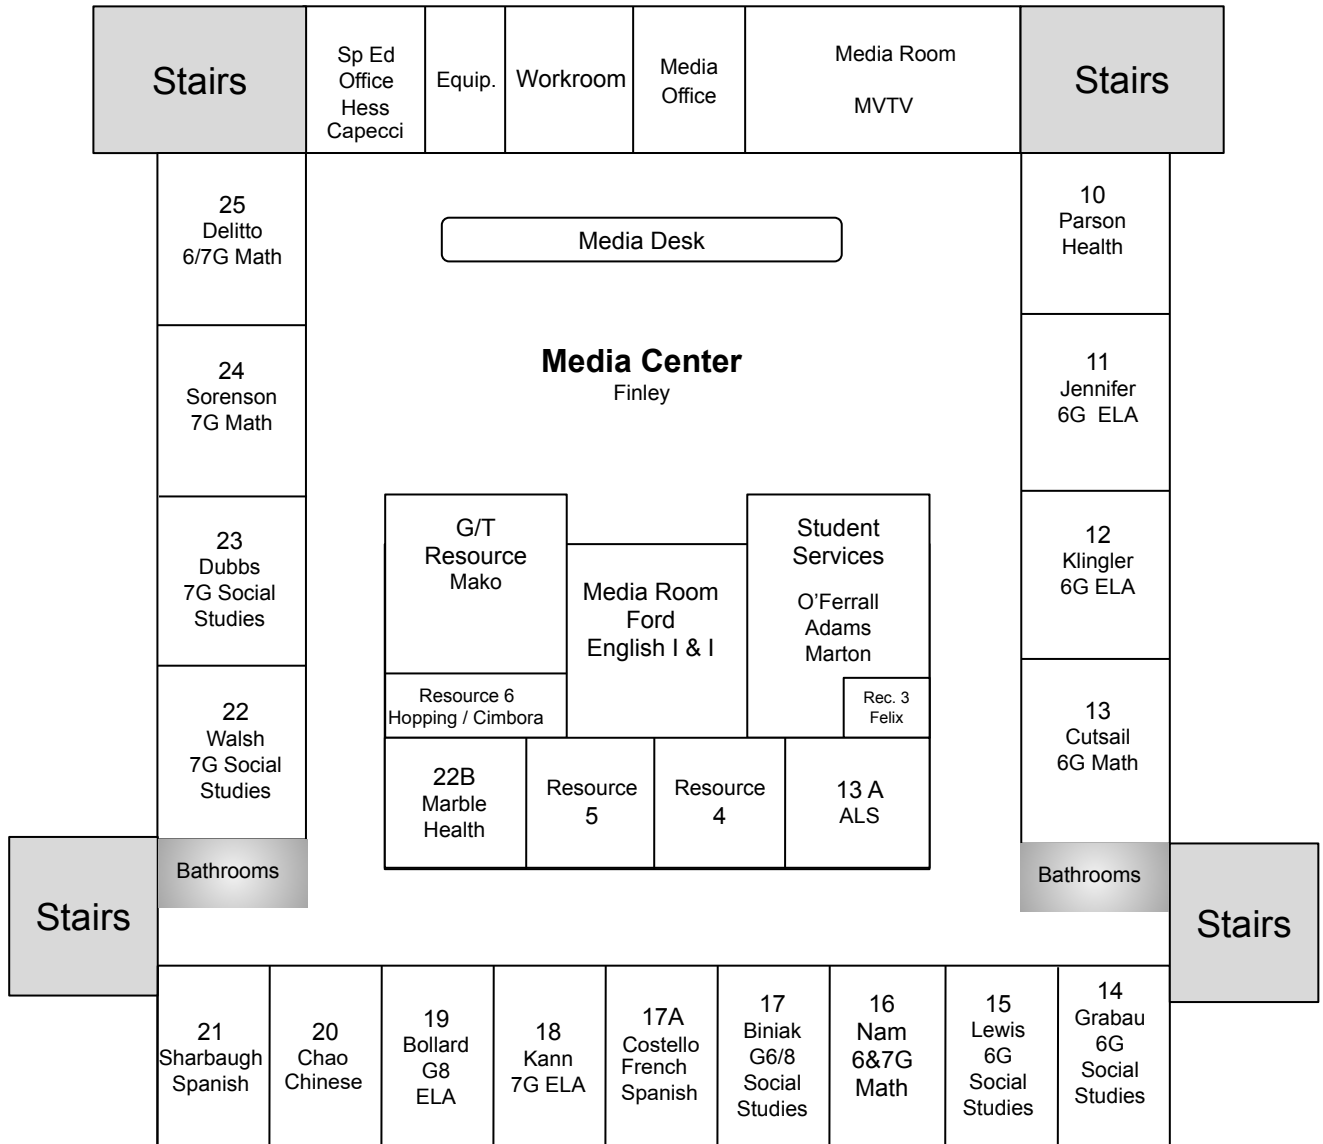

Mount View Middle School

Lower Level

Portable 1
Music
Bateman

Portable 2
Sp Ed Seminar

- Adams- Student Svcs (L)
- Balimtas-Resource 1 (M)
- Barnard-Data Clerk (M)
- Bassolino-4 (M)
- Bateman- Portable 1
- Biniak- 17 (L)
- Blum- Gym (M)
- Bollard- 19 (L)
- Bonner- 4A (M)
- Brady- 1 (M)
- Brennan- 6 (M)
- Brown- Health Office (M)
- Capecci-Sp Ed Office (L)
- Calvin- 9A (M)

- Chao- 20(L)
- Cimborra- Resource 2 (L)
- Colonna-13A (L)
- Costello- 17A (L)
- Cutsail-13 (L)
- Crayton-Tech Ed (M)
- DeBeal- Orchestra (M)
- DeLitto- 25 (L)
- Dubbs-23 (M)
- Felix- Resource 3 (L)
- Finley- Media (L)
- Ford- Media Rm (L)
- Gavazzi-Science 2 (M)
- Grabau- 14 (L)

- Nam- 16 (L)
- O'Ferrall- Student Svcs (L)
- Otto- Science 1 (M)
- Parson- 10 (L)
- Pearce- FACS (M)
- Randhawa- 2 (M)
- Rommel- 7 (M)
- Savani- Science (Float)
- Sharbaugh- 21 (L)
- Sindler- Band Room (M)
- Sorenson- 24 (L)
- Stout- Science 3 (M)
- Strickler- 9 (M)
- Tucci- Gym (M)
- Walsh- 22 (L)
- Willgling- Tech Ed Lab (M)
- Williams- Health Office (M)
- Yetter- 5 (M)